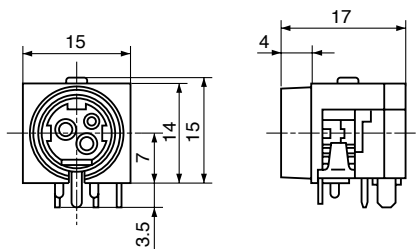

TCP8927/TCP8935

Plug (3P)

Quick Lock Type

TCP8927-53-1100

Quick Lock Type

TCP8927-63-1110

4.8 mm and 5.5 mm are available for cable diameter.

Half Lock Type

TCP8935-53-1100

TCS7960-53/43

Socket (3P) $h = 14$ mm

TCS7960-53-2010

TCS7960-43-2010

Hole Layout (Bottom View)