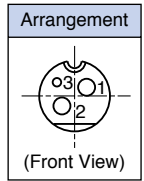

TCP8927/TCP8935

Plug (3P)

Quick Lock Type

TCP8927-53-1100

Quick Lock Type

TCP8927-63-1110

4.8 mm and 5.5 mm are available for cable diameter.

Half Lock Type

TCP8935-53-1100

TCS7960-53/43

Socket (3P) $h = 14$ mm

TCS7960-53-2010

TCS7960-43-2010

Hole Layout (Bottom View)