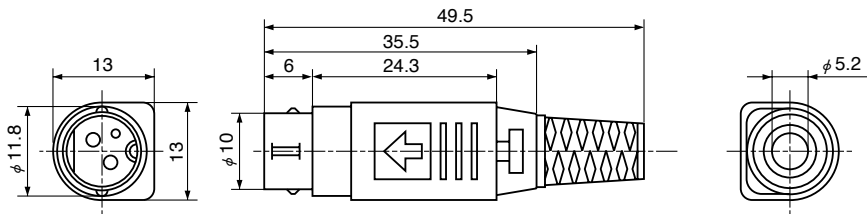

TCP8927/TCP8935

Plug (3P)

Quick Lock Type

TCP8927-53-1100

Quick Lock Type

TCP8927-63-1110

4.8 mm and 5.5 mm are available for cable diameter.

Half Lock Type

TCP8935-53-1100

TCS7960-53/43

Socket (3P) $h = 14$ mm

TCS7960-53-2010

TCS7960-43-2010

Hole Layout (Bottom View)