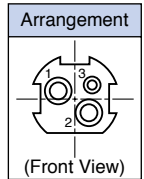

TCP8927/TCP8935

Plug (3P)

Quick Lock Type

TCP8927-53-1100

Quick Lock Type

TCP8927-63-1110

4.8 mm and 5.5 mm are available for cable diameter.

Half Lock Type

TCP8935-53-1100

TCS7960-53/43

Socket (3P) $h = 14$ mm

TCS7960-53-2010

TCS7960-43-2010

Hole Layout (Bottom View)