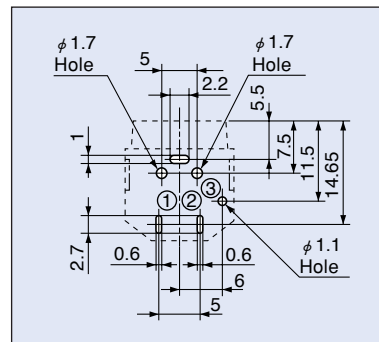

TCP8927/TCP8935

Plug (3P)

Quick Lock Type

TCP8927-53-1100

Quick Lock Type

TCP8927-63-1110

4.8 mm and 5.5 mm are available for cable diameter.

Half Lock Type

TCP8935-53-1100

TCS7960-53/43

Socket (3P) $h = 14$ mm

TCS7960-53-2010

TCS7960-43-2010

Hole Layout (Bottom View)