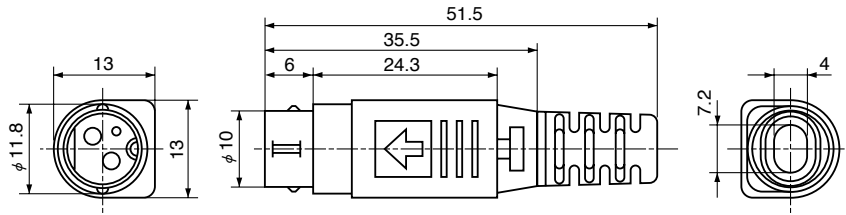

TCP8927/TCP8935

Plug (3P)

Quick Lock Type

TCP8927-53-1100

Quick Lock Type

TCP8927-63-1110

4.8 mm and 5.5 mm are available for cable diameter.

Half Lock Type

TCP8935-53-1100

TCS7960-53/43

Socket (3P) $h = 14$ mm

TCS7960-53-2010

TCS7960-43-2010

Hole Layout (Bottom View)