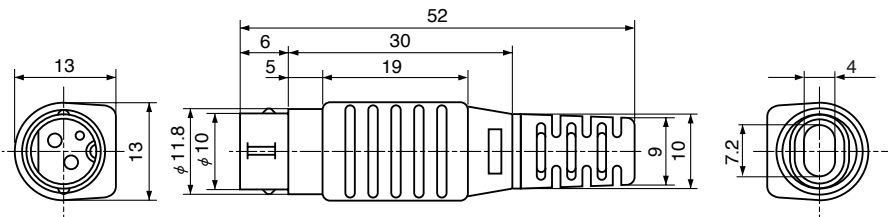

TCP8927/TCP8935

Plug (3P)

Quick Lock Type

TCP8927-53-1100

Quick Lock Type

TCP8927-63-1110

4.8 mm and 5.5 mm are available for cable diameter.

Half Lock Type

TCP8935-53-1100

TCS7960-53/43

Socket (3P) $h = 14$ mm

TCS7960-53-2010

TCS7960-43-2010

Hole Layout (Bottom View)