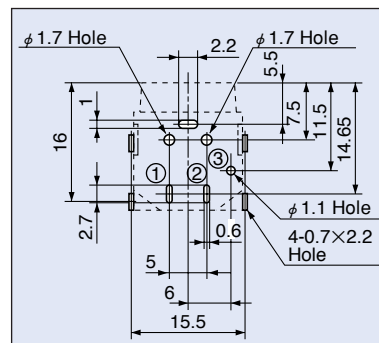

TCP8927/TCP8935

Plug (3P)

Quick Lock Type

TCP8927-53-1100

Quick Lock Type

TCP8927-63-1110

4.8 mm and 5.5 mm are available for cable diameter.

Half Lock Type

TCP8935-53-1100

TCS7960-53/43

Socket (3P) $h = 14$ mm

TCS7960-53-2010

TCS7960-43-2010

Hole Layout (Bottom View)