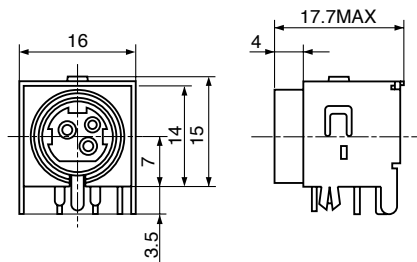

TCP8927/TCP8935

Plug (3P)

Quick Lock Type

TCP8927-53-1100

Quick Lock Type

TCP8927-63-1110

4.8 mm and 5.5 mm are available for cable diameter.

Half Lock Type

TCP8935-53-1100

TCS7960-53/43

Socket (3P) $h = 14$ mm

TCS7960-53-2010

TCS7960-43-2010

Hole Layout (Bottom View)